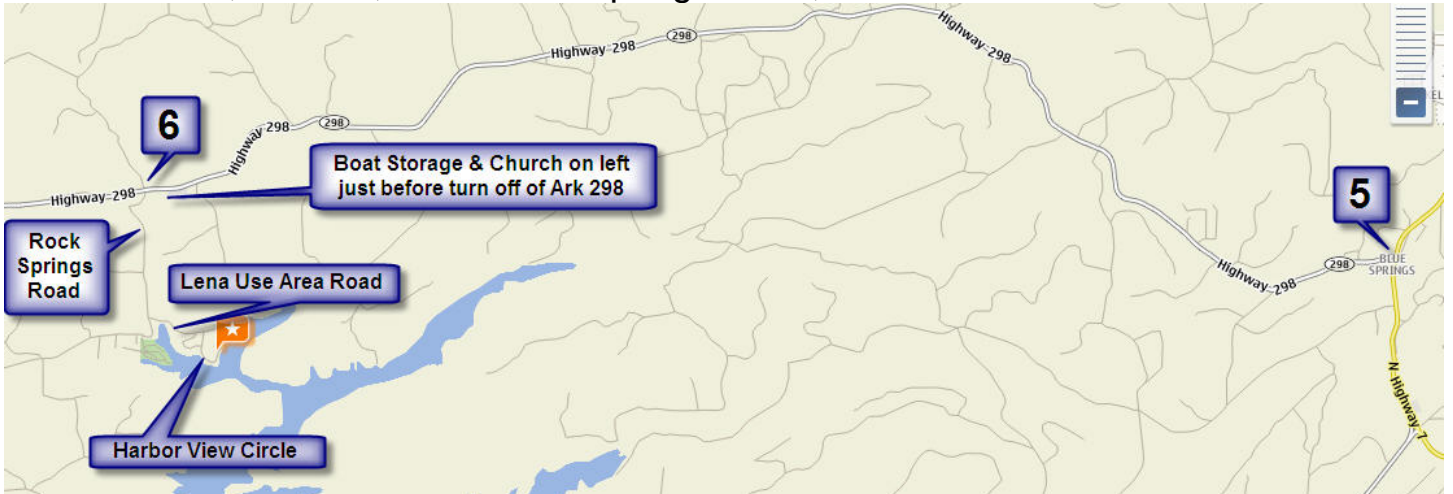

Directions to The Where You Want To B Dock

1 - From I-30, take the US 70W exit, 2- turn Northwest on Ark 128; 3- at Ark 5, turn left; 4 - at Ark 7, turn right;

5 - at Ark 298, turn left; 6 - at Rock Springs Road, turn left.

At Lena Use Area Road, turn left; and finally, at Harbor View Circle, turn right.