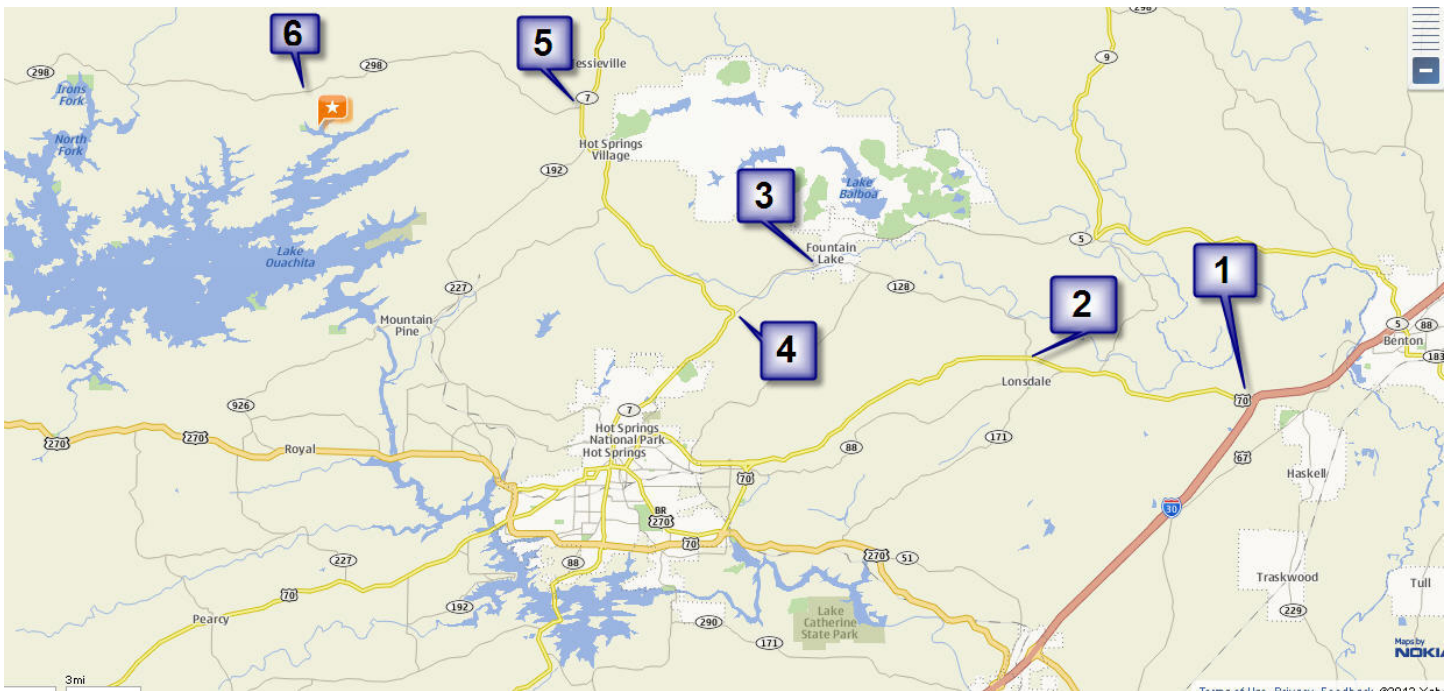

Directions to The Where You Want To B Dock

1 - From I-30, take the US 70W exit, 2- turn Northwest on Ark 128; 3- at Ark 5, turn left; 4 - at Ark 7, turn right;

5 - at Ark 298, turn left; 6 - at Rock Springs Road, turn left.

At Lena Use Area Road, turn left; and finally, at Harbor View Circle, turn right.