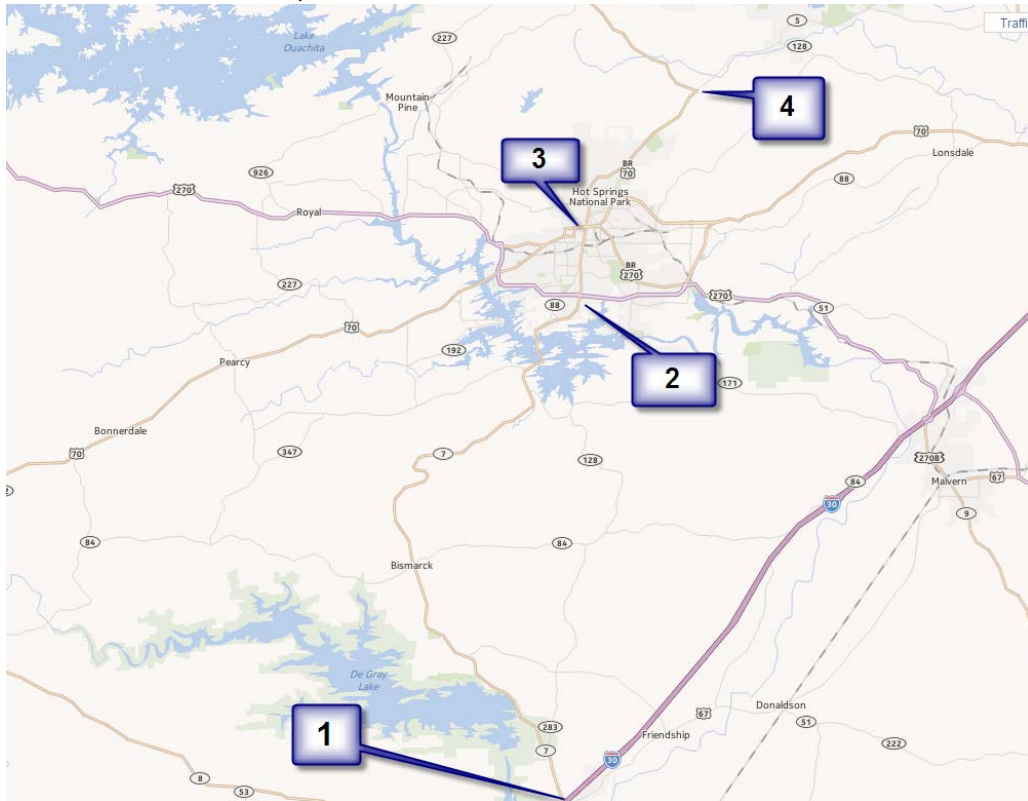

Directions to The Where You Want To B Dock

1 - From I-30, take Exit 78 (AR 7 North) at Caddo Valley; 2- at US 70/270, continue north on AR 7 N; 3- at US 70B, continue north on AR 7 N; 4 - at Ark 5, turn left and continue northwest on AR 7 N;

5 - at Ark 298, turn left; 6 - at Rock Springs Road, turn left.

At Lena Use Area Road, turn left; and finally, at Harbor View Circle, turn right.

Or, plug Latitude 34.667977, Longitude -93.228163 into your GPS, and it should get you right there.