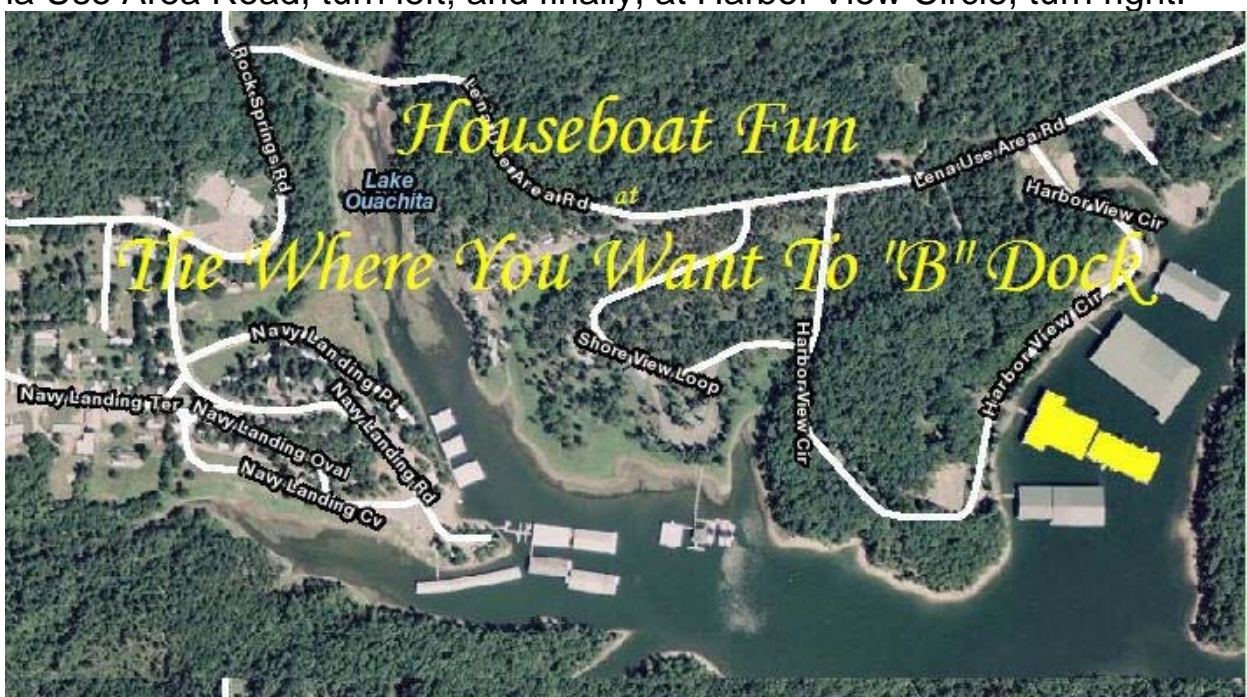

Directions to The Where You Want To B Dock

1 - From I-30, take Exit 78 (AR 7 North) at Caddo Valley; 2- at US 70/270, continue north on AR 7 N; 3- at US 70B, continue north on AR 7 N; 4 - at Ark 5, turn left and continue northwest on AR 7 N;

5 - at Ark 298, turn left; 6 - at Rock Springs Road, turn left.

At Lena Use Area Road, turn left; and finally, at Harbor View Circle, turn right.

Or, plug Latitude 34.667977, Longitude -93.228163 into your GPS, and it should get you right there.